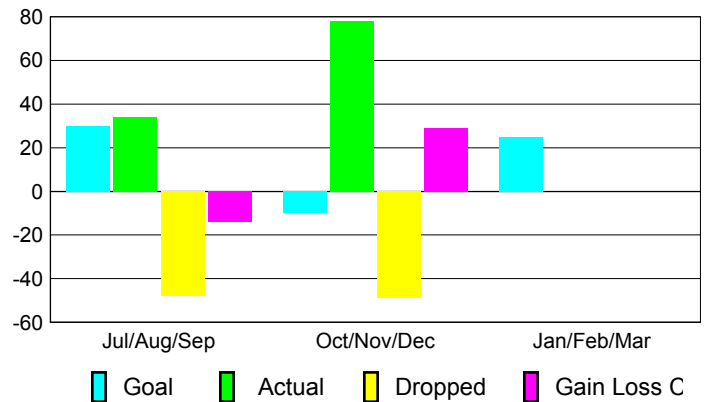

### YTD Status Quo Clubs 2012-2013

Status Quo Clubs Compared to Status Quo Members

## MEMBERSHIP

**Membership Results  
2012-2013**

**Membership  
2011-2012**

Month	Net Memb Goal	Actual New Memb	Actual Dropped Memb	Gain/Loss of Memb	Gain/Loss of Memb
Jul/Aug/Sep	30	34	-48	-14	20
Oct/Nov/Dec	-10	78	-49	29	12
Jan/Feb/Mar	25				-21
<b>Totals</b>	<b>45</b>	<b>112</b>	<b>-97</b>	<b>15</b>	<b>11</b>

### Membership Results 2012-2013

Goal, New, Dropped, Gain/Loss

### Comparison of Membership Gain/Loss

Current Year Compared to the Previous Year